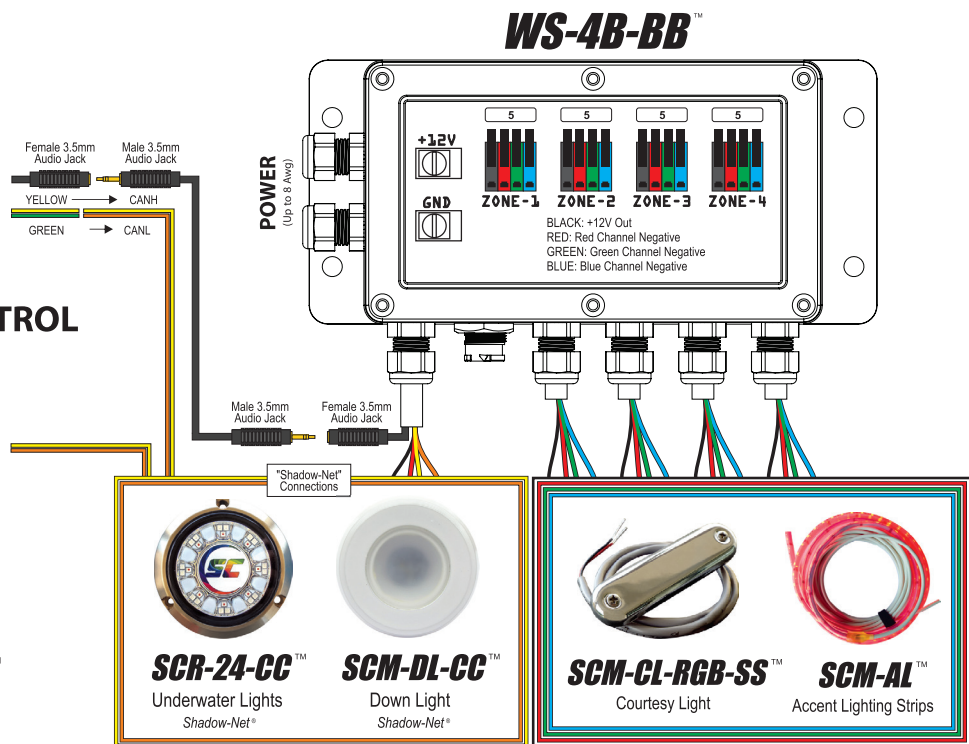

Visit our website at www.shadow-caster.com