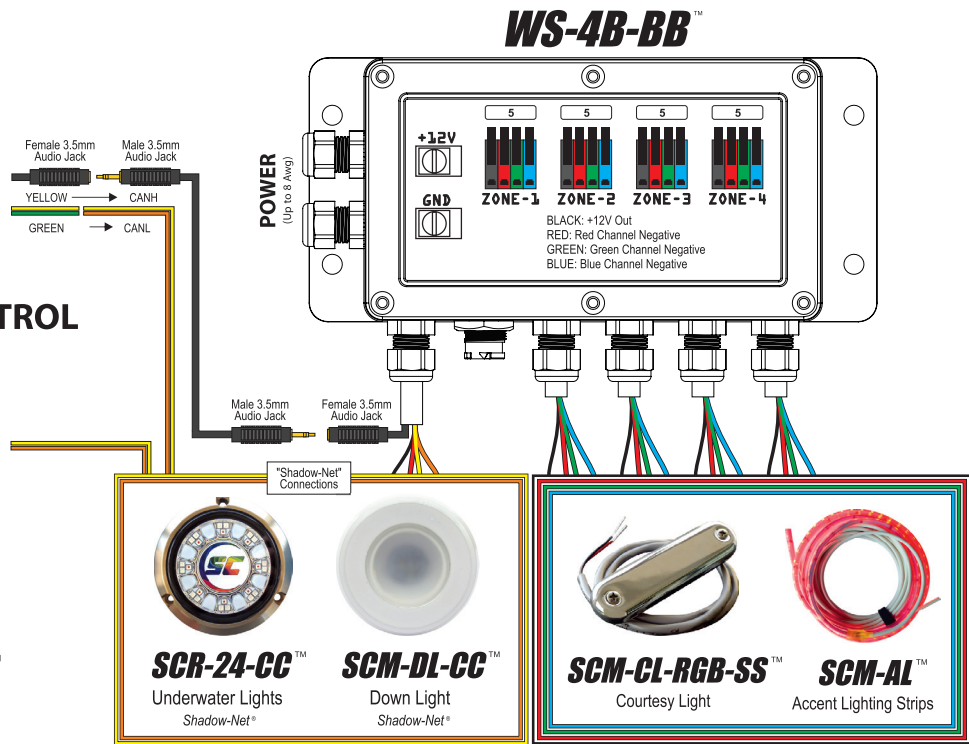

4 - ZONE LIGHTING CONTROLLER

TYPICAL INSTALLATION SCHEMATIC

1

WS-MC1™
Marine Media Center

OPTIONAL CONTROL
HOOK-UP

2

SCM-WS-4Z-RGB™
Multi-Zone Remote Controller

Visit our website at www.shadow-caster.com

4 - ZONE LIGHTING CONTROLLER

TYPICAL INSTALLATION SCHEMATIC

1

WS-MC1™
Marine Media Center

OPTIONAL CONTROL
HOOK-UP

2

SCM-WS-4Z-RGB™
Multi-Zone Remote Controller