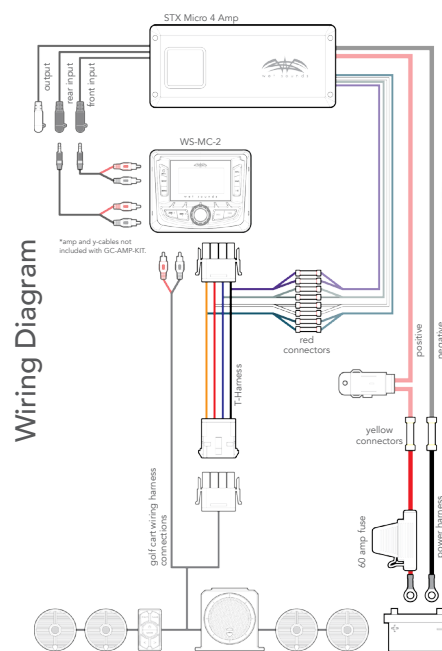

GOLF CART AMPLIFIER KIT

WET SOUNDS AMPLIFIER KIT

Introducing the new Wet Sounds Golf Cart Amp Kit. This kit will allow for an easy installation of the STX Micro-4 amplifier on a golf cart when using the Wet Sounds (GC-H4S) Golf Cart 4-Speaker Wiring Harness. Utilizing 10 AWG power and ground wire, in-line fuse holder with 60-Amp Maxi type fuse, pre-crimped copper alloy ring terminals, wrapped in braided sleeving for a clean, professional look. Also included is a T-harness for easy connection with the Wet Sounds MC-2 or MC-20 radio that includes 20 AWG pigtail wiring for speaker connections on the STX Micro-4 amplifier.