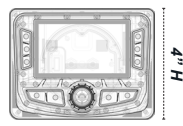

5.09" W

2.8" D

WS-G2-CTR & WS-G2-TR

WIRED TRANSOM REMOTE

5.21" W

4" H

1.08" D

5.21" W