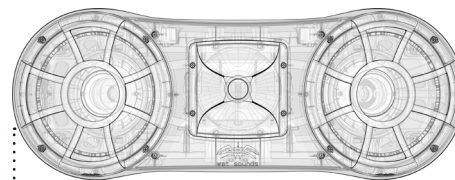

Tech Spec.	REV 410
Power RMS / Peak	400W / 800W
Impedance (Ohms)	4Ω
Frequency Response	20Hz - 20kHz
Sensitivity @ 1W/m	92dB
Hang Height	12.42"
Hang Weight	36.2 lbs

REV 410 HLCD

HLCD TOWER SPEAKERS

28.56" W