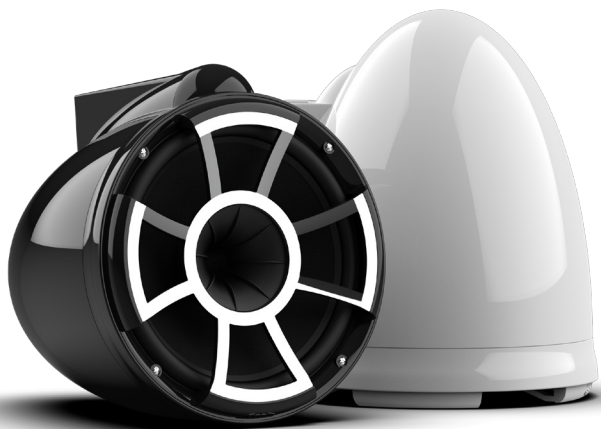

REV SERIES REV 8"/10" HLCD

HLCD TOWER SPEAKERS

The Revolution Series continues with our **REV 8 & 10 HLCD** tower speakers, using our proprietary REV TEC™ technology. Unlike conventional designs, REV TEC technology provides remarkable volume and clarity, along with incredible, full-range sound quality at long distances - both on and off axis. The REV TEC design allows our REV series speakers to clearly project your favorite music up to 80 feet and beyond, without any loss of detail. Available in Gloss Black and Gloss White pairs.