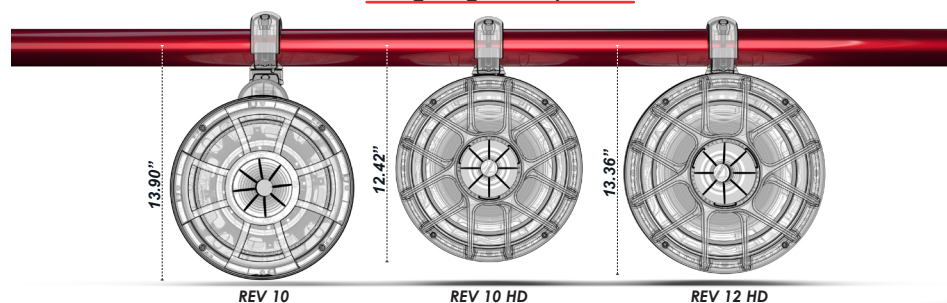

REV 10/12 HD SERIES

HLCD TOWER SPEAKERS

Available Grille Options

Hang Height Comparison

REV 410 HLCD

HLCD TOWER SPEAKERS

Our REV 410 is a part of the Wet Sounds Revolution Series, which uses our proprietary REV TEC™ technology. Unlike conventional designs, REV TEC technology provides remarkable volume and clarity, along with incredible, full-range sound quality at long distances - both on and off axis. Our REV TEC design features enhanced mid-bass response at all volume levels, along with smooth frequency-response for amazing near-field and wake-range sound quality. Available in Gloss Black and Gloss White with UV inhibitors.