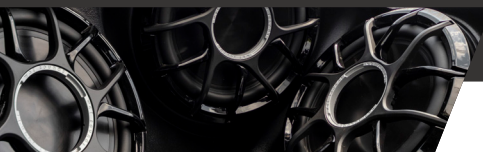

ZERO SUBWOOFERS

MOTORCYCLE/POWERSPORTS/MARINE

Wet Sounds has developed a new subwoofer engineered specifically for delivering incredible bass performance in small, sealed enclosures. The parameters have been fine-tuned for "that sound" that everyone is looking for. It does it all while still retaining a mounting depth shallower than our traditional REVO subwoofers. These speakers can also be used with or without a twist-lock grille, making them ideal for both custom and OEM replacement applications.