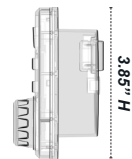

MC-TR

TRANSOM/AUXILIARY REMOTE FOR MC-1 & MC-2

With the Wet Sounds transom remote connected to your MC-1 marine media center or your MC-2, you can control your entertainment from the bow or your swim deck. It connects to the MC-1/MC-2 via the included 23' MC-TR EXT cable, and gives you the ability to adjust volume and choose audio sources when you're nowhere near the main display.

3.85" H

1" D