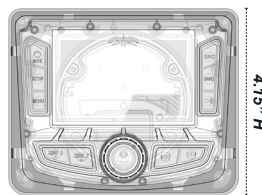

SOURCE UNITS

5.21" W

4.17" H

2.87" D

WS-MC-2

WET SOUNDS DIGITAL MARINE RECEIVER

Following the success of our MC-1, we developed a unit that will work off the road or on the water! The **MC-2** Digital Media Receiver, with 2.7" full-color display, is designed to be a solution for installing a high-quality receiver in smaller and tighter space, while still maintaining Wet Sounds' unmatched sound quality and durability.