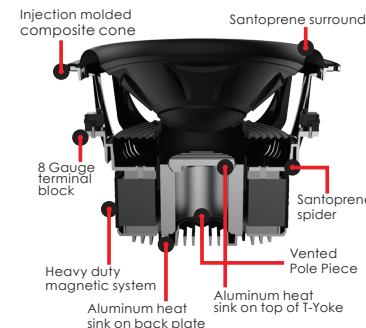

shop online at www.wetsounds.com | call us toll-free 1.877.938.7757