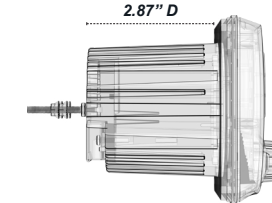

WS-MC-1

WET SOUNDS MARINE MEDIA CENTER SYSTEM

Wet Sounds Media Center (**MC-1**) is an industry-leading, two-piece marine-grade, multi-zone source unit. This package includes the MC-MD main display/control center and the MC-BB, remotely-mounted processing unit. The MC-1 is customizable to store and control your favorite input sources with 4 audio preset zones. Set multiple volume levels for a variety of lifestyle environments, and add custom labels to the presets for quick-touch access while on the water.

Features

- 5" Ultra Bright Full Color TFT Display
- Day/Night Illumination & Dimming
- Adjustable Input Gains for All Inputs
- AM/FM/Weather Band Tuner with RDS
- 4x50W @ 2Ω via Internal Power Amplifier
- 4-Zone Lighting Control (with Optional WS-4Z-RGB-BB)
- Bluetooth® Streaming, Auxiliary, USB, & Pandora
- Simple & Secure Bluetooth Pairing for Android & iOS (A2DP/AVRCP 1.4)
- Displays Album Art via Compatible Devices
- Playlist & Folder Browsing via BT or USB Connection (with compatible device)
- 4-Zones of Independently Controllable Audio Output w/ 4v Signal Output
- Fully Upgradeable Operating System Software via USB Port
- Accepts the Optional MC-TR Transom Remote

7.08" W

1.33" D

10.23" W

1.32" D

6.77" H

WS-MC-20

2 ZONE NMEA COMPATIBLE MEDIA RECEIVER