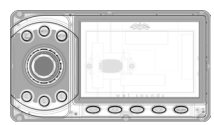

7.08" W

1.33" D

10.23" W

1.32" D

6.77" H

WS-MC-20

2 ZONE NMEA COMPATIBLE MEDIA RECEIVER

The **WS-MC-20** Compact 2-Zone SiriusXM-Ready™ Media Receiver provides a great solution for those who need to install a receiver in smaller and tighter spaces - all while maintaining the ability to provide Wet Sounds unmatched sound quality. Enjoy AM/FM/Weather Band, Bluetooth® Audio, SiriusXM-Ready™ (requires SiriusXM Connect Tuner and Subscription Package, Sold Separately) and NMEA connectivity with optional interface accessory. Now, by connecting your back-up camera to the MC-20 via the video input so you can always be aware of your surroundings.