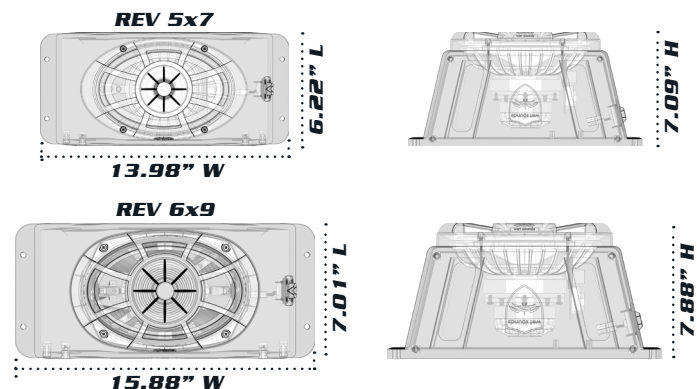

Tech Spec.	REV 5x7	REV 6x9
Power RMS / Peak	75W / 150W	150W / 300W
Impedance (Ohms)	6Ω	4Ω
Frequency Response	100Hz - 20kHz	20Hz - 20kHz
Sensitivity @ 1W/m	90dB	90dB
Hang Weight	7.8 lbs.	10.6 lbs.