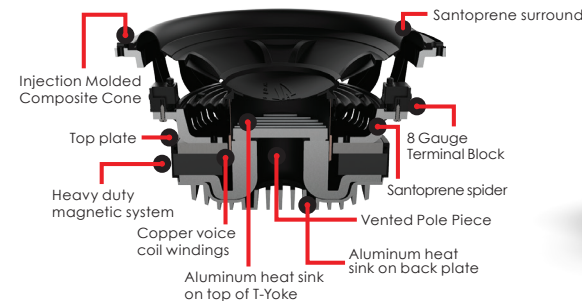

REVO 15-XXX

MARINE 15" SPL SUBWOOFER

REVO 15-XXX SUBWOOFER

POWER (W): 2000/4000 (RMS/Peak)
IMPEDANCE: Dual 2Ω
FREQ. RESPONSE: 35Hz - 500Hz
SENSITIVITY: 88dB @ 1W/m
MOUNTING DEPTH: 10.57"
WEIGHT: 71 lbs