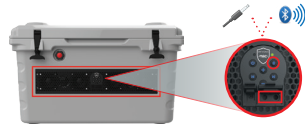

Connectivity

The SHIVR-55 can be connected in multiple ways: Bluetooth, Auxiliary cord or (new a-link plus). The diagram to the right shows you the connections being used.

Available Colors