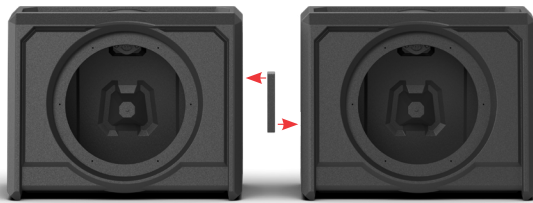

ZERO SUB ENC

ROTO-MOLD ENCLOSURE FOR ZERO SUBWOOFERS

Innovation at its core, the **ZERO SUB ENC** boasts a rugged roto-mold design, engineered to withstand the beat of your favorite tunes. ZERO enclosures can be mounted in multiple orientations thanks to its versatile design. Easily connect multiple enclosures with the included side insert for even more bass, so you can use one, or use multiple, the choice is yours. The rugged design also provides structural support for the sub woofer to keep you tunes sounding their best.

Shown conjoined, with **ZERO ENC** you can securely combine multiple enclosures with the included **Side Insert**.

**NEW FOR
2024**

ZERO ENC

- Heavy-Duty Roto-Molded Enclosure
- Versatile Mounting Design
- Quick Connect Wiring Harness
- Structural Support for Subwoofer
- Designed for Joining Multiple Enclosures

WET WIRE

SPOOLED WIRE / RCA CABLES

Power wire, RCA cables, junction blocks and fuse panels that resist the elements. Complete your system with wire and accessories designed specifically for marine and off-road applications. **Visit our website to see the complete line of wire spools and other wire accessories.**