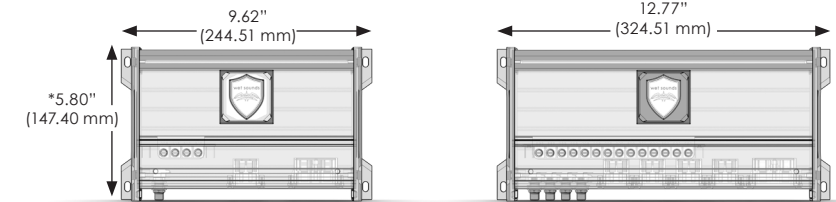

* Shared Dim w/ all HTM Models.

*2.35"
(59.84 mm)