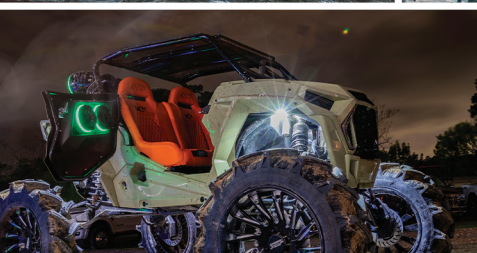

High Performance Audio

WE ARE **WET SOUNDS™**

Since the beginning, it has been Wet Sounds' mission to deliver a CLEAR, LOUD and LIVE audio experience to remember in the most demanding environments. Wet Sounds continues to be the undisputed leader in high performance audio products - aspiring to not only meet, but exceed our customers expectations. We never follow the crowd. We seek to push the boundaries of what is possible through constant innovation and technological advancement. Our goal will never change – build the highest performance, element-proof audio products!

Wet Sounds is more than just an audio company. We are a lifestyle. We are the Wet Life!