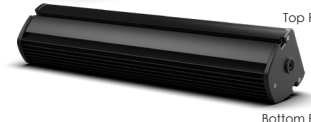

Sliding top/bottom mount channel.