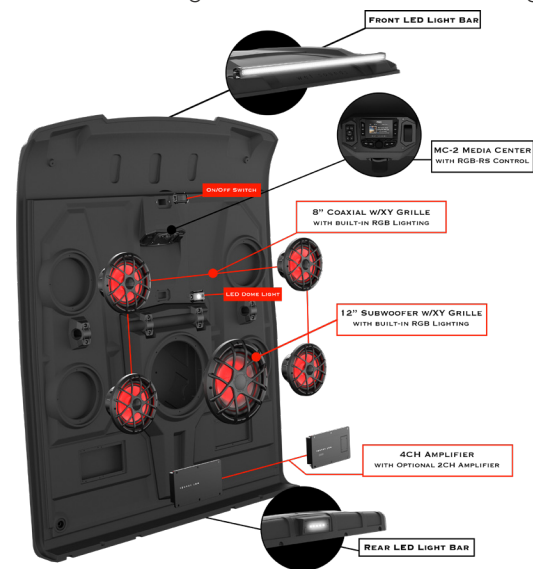

AR-5 AUDIO ROOF

600W 5-SPEAKER AUDIO ROOF

Introducing the 600W 5-Speaker Audio Roof! This ready-to-go system was designed to provide powerful audio in a rugged roto-mold construction, while making installation a breeze. Not only does this roof sound amazing, but it also provides extra lighting where you need it most thanks to the front & rear LED light bars, as well as a LED cabin light.