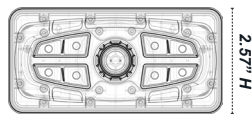

5.09" W

2.8" D

WS-G2-CTR & WS-G2-TR

WIRED TRANSOM REMOTE

5.21" W

4" H

1.08" D

5.21" W