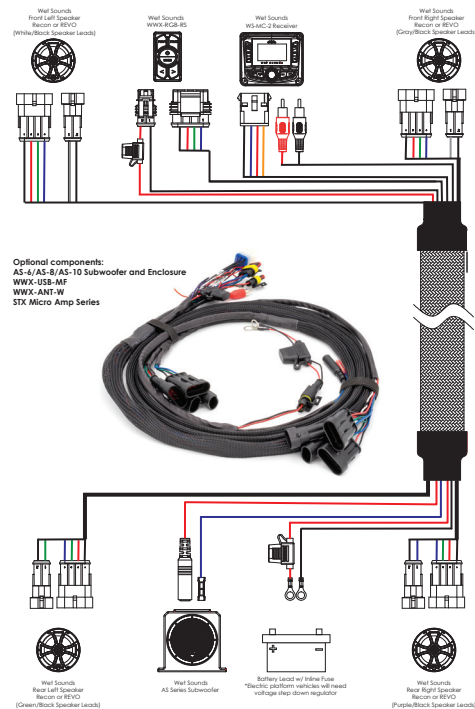

GOLF CART HARNESS

WET SOUNDS GOLF CART HARNESS

The Wet Sounds Golf Cart 4-Speaker Wiring Harness allows easy installation of a four speaker system to your 4-seater golf cart without the headache of running all new wiring for all your hookups. The GC-H4S harness comes complete with plug-n-play connections that plug directly into your Wet Sounds REVO or RECON speakers. Including the RGB connections, as well as plug-n-play connections for power for the Wet Sounds MC-2 head unit and Stealth AS Series subwoofer.

GOLF CART AMPLIFIER KIT

WET SOUNDS AMPLIFIER KIT

Introducing the new Wet Sounds Golf Cart Amp Kit. This kit will allow for an easy installation of the STX Micro-4 amplifier on a golf cart when using the Wet Sounds (GC-H4S) Golf Cart 4-Speaker Wiring Harness. Utilizing 10 AWG power and ground wire, in-line fuse holder with 60-Amp Maxi type fuse, pre-crimped copper alloy ring terminals, wrapped in braided sleeving for a clean, professional look. Also included is a T-harness for easy connection with the Wet Sounds MC-2 or MC-20 radio that includes 20 AWG pigtail wiring for speaker connections on the STX Micro-4 amplifier.

1. **Features**
2. 10 AWG power
   - In-line fuse holder
   - 60 Amp Maxi type fuse

GC-AMP-KIT

Compatible with:

- GC-H4S (golf cart harness)
- STX Micro 4 Amp
- WS-MC-2
- WS-MC-20