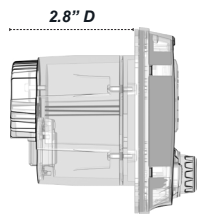

2.8" D

Features

- 2.7" Full-Color TFT Display
- AM/FM/WB Digital Tuner
- Day/Night Illumination & Dimming
- Internal Power Amplifier 4x50W @ 2Ω Max Output
- 7-Band Equalization
- Built-in Crossovers: HPF for Front & Rear, LPF for Zone 2
- Adjustable Input Gains for all Inputs
- Front & Rear Preamp Outputs with Fading Capability
- Front-Panel Mounted Independent Secondary-Zone Control – Full Range or Subwoofer
- Auxiliary, & USB Inputs
- USB Input with iPhone Connectivity, Charging and MP3 Capability
- Simple & Secure Bluetooth Pairing for Android & iOS (A2DP/AVRCP 1.4)
- Playlist & Folder Browsing via BT or USB Connection (with compatible device)
- SiriusXM-Ready™ (SiriusXM Connect Tuner and Subscription sold separately)
- Compatible with Optional MC-TR Transom Remote

WS-MC-5

WET SOUNDS AM/FM DIGITAL TUNER MEDIA RECEIVER

SOURCE UNITS

Introducing the newest receiver to the Wet Sounds lineup, the **WS-MC-5** AM/FM receiver with Bluetooth®. Enjoy your favorite music with Bluetooth®, AM/FM Radio or a 3.5 mm auxiliary input. The WS-MC-5 is the perfect introduction into Wet Sounds' media center product line, sharing the same compact design as the MC-2 which allows the MC-5 to be the perfect solution for any marine or powersports application.

Features

- 2.7" LCD Display
- AM/FM Digital Tuner
- Day/Night Illumination & Dimming
- Bluetooth® Streaming, Auxiliary Input
- Internal Power Amplifier 4x50W @ 2Ω Max Output
- Front & Rear Preamp Outputs w/ Fading Capability
- Front Panel Mounted Independent Secondary Zone Control - Full Range or Subwoofer
- Compatible with Optional MC-TR-MINI Transom Remote