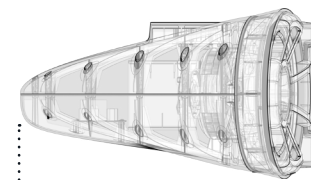

REV 410 HLCD

HLCD TOWER SPEAKERS

Our REV 410 is a part of the Wet Sounds Revolution Series, which uses our proprietary REV TEC™ technology. Unlike conventional designs, REV TEC technology provides remarkable volume and clarity, along with incredible, full-range sound quality at long distances - both on and off axis. Our REV TEC design features enhanced mid-bass response at all volume levels, along with smooth frequency-response for amazing near-field and wake-range sound quality. Available in Gloss Black and Gloss White with UV inhibitors.

Features

- Dual 10" Kevlar re-reinforced EFG™ Drivers
- High Output Horn Loaded Compression Driver with Titanium Diaphragm
- Re-reinforced Conex™ Spider
- Polyurethane Surround, Providing Protection from Ultra Violet Exposure and Moisture.
- Stainless Steel Hardware

Tech Spec.	REV 410
Power RMS / Peak	400W / 800W
Impedance (Ohms)	4Ω
Frequency Response	20Hz - 20kHz
Sensitivity @ 1W/m	92dB
Hang Height	12.42"
Hang Weight	36.2 lbs

REV 410 HLCD

HLCD TOWER SPEAKERS

28.56" W

20.5" D

Features

- RGB LED Rings (LED KIT REV10-RGB)
- Translucent Grilles (REV 10 TRANSLUCENT GRILLE)
- 6-pin Connector (ADP TC3-S 6-PIN) for use with RGB

REV410

+

REV10™

=

REV 3-SOME