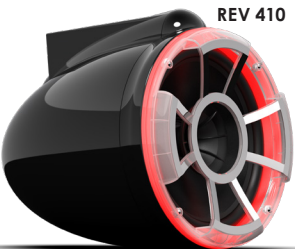

LED RING KITS

Available for: REVO/RECON 6
REVO/RECON 8
REV/ICON 8
REV 10/410
REVO 10/12 SUBS

WS-4Z-RGB KIT

SPEAKER SUITZ

Durable Neoprene covers for Wet Sounds REV/ICON Series tower speakers. Zippered closure, convenient carrying handles, and white silk-screened logo on the front. Speaker Suits offer protection during travel or storage.