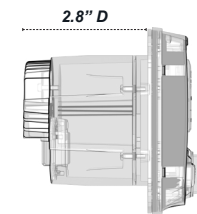

5.09" W

2.8" D

WS-G2-CTR & WS-G2-TR

WIRED TRANSOM REMOTE

5.21" W

4" H

1.08" D

5.21" W