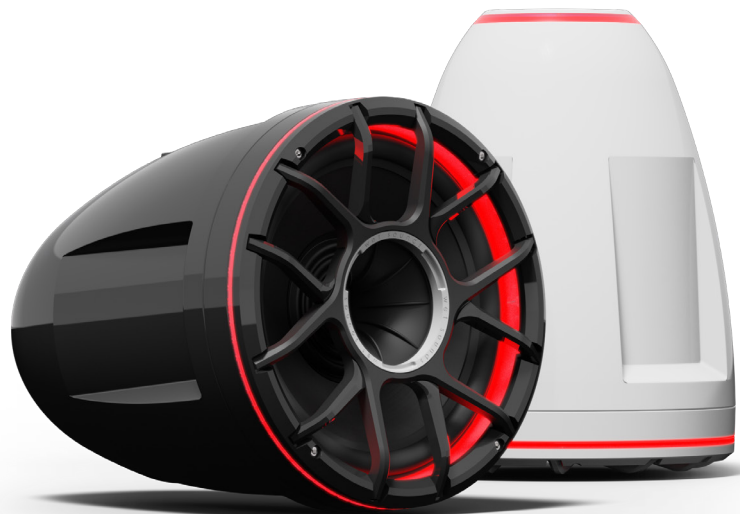

The **REV 10 HD** and **REV 12 HD** Horn Loaded Compression Driver (HLCD) Tower Speakers have been optimized with audio clarity and high performance at their core. They both feature a Pro-Axial HLCD driver paired with an advanced polymer composite cone for audio clarity and durability. The thermoformed Santoprene™ rubber surround, matched with the injection molded reinforced enclosure, ensures optimal listening in any marine setting.