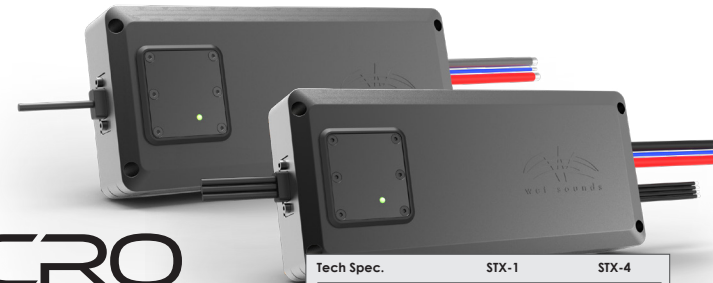

STEALTH STX MICRO

COMPACT CHASSIS CLASS-D MARINE AMPLIFIER

The STX Micro-1 and STX Micro-4 amps were designed for the Power Sports enthusiast. These small yet powerful amplifiers are designed with a completely sealed, die cast aluminum chassis for maximum protection against water and dirt intrusion. Both STX models are outfitted with 3.5 mm signal-input connections, and work seamlessly with our Bluetooth controllers or direct connection to most smartphones' headphone jack.