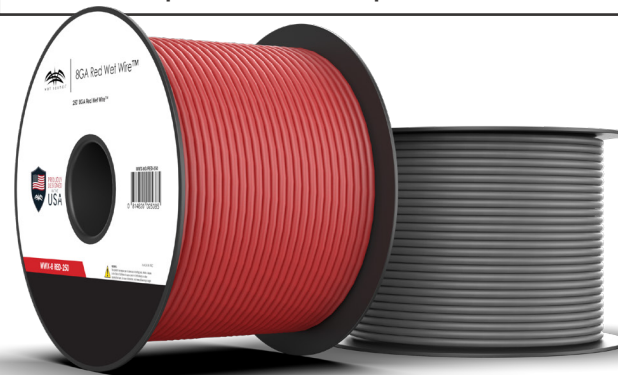

- Spooled Frosted Bulk Wire
- True AWG Gauge Amp Wire

Wire Spools Available

Power | Ground	
WWX-1/0 RED-50	WWX-1/0 BLK-50
WWX-4G RED-125	WWX-4G BLK-125
WWX-8G RED-250	WWX-8G BLK-250
Speaker Wire	
WWX-SPK 12G-250	WWX-SPK 14G-250
Combo | RGB Wire	
WWX-RGB 22G-150	WWX-3PRM-150
WWX-SPKR/RGB Combo-150