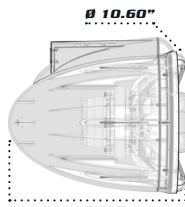

REV SERIES REV 8"/10" HLCD

HLCD TOWER SPEAKERS

The Revolution Series continues with our **REV 8 & 10 HLCD** tower speakers, using our proprietary REV TEC™ technology. Unlike conventional designs, REV TEC technology provides remarkable volume and clarity, along with incredible, full-range sound quality at long distances - both on and off axis. The REV TEC design allows our REV series speakers to clearly project your favorite music up to 80 feet and beyond, without any loss of detail. Available in Gloss Black and Gloss White pairs.

Features

- Kevlar reinforced EFG™ cone woofers with polyurethane surround
- Pro-Axial™ Driver - Coaxially mounted Titanium Diaphragm High Output

Tech Spec.	REV8	REV10
Power RMS / Peak	200W / 400W	300W / 600W
Impedance (Ohms)	4Ω	4Ω
Frequency Response	20Hz - 20kHz	20Hz - 20kHz
Sensitivity @ 1W/m	92dB	92dB
Hang Height	11.74"	13.91"
Hang Weight	13 lbs	15 lbs

REV 10 HLCD

RECON SERIES PODS

COAXIAL TOWER SPEAKERS

The RECON 6 was specially designed for use with Wet Sounds STX micro amplifiers. The RECON Pods come with an integrated 360-degree clamp which allow for sturdy, tubular mounting on bars up to 2" diameter and can also be configured for surface mounting. The RECON 6 PODs all come with multi-color RGB's. Available in black and white pairs, with 3 grille options.

Clamp can be configured for pipe or surface mounting!

Features

- 60W RMS | 120W Peak Power
- Integrated 360-degree Swivel Clamp
- Fits up to a 2" Round Bar
- Adjustable Housing Ring to Mount Grille at Any Angle
- 2-Way Component-Style Coaxial w/ Aluminum Dome Tweeter
- Injection-Molded Composite Cone with Santoprene™ Surround

ICON SERIES ICON 8

COAXIAL TOWER SPEAKERS