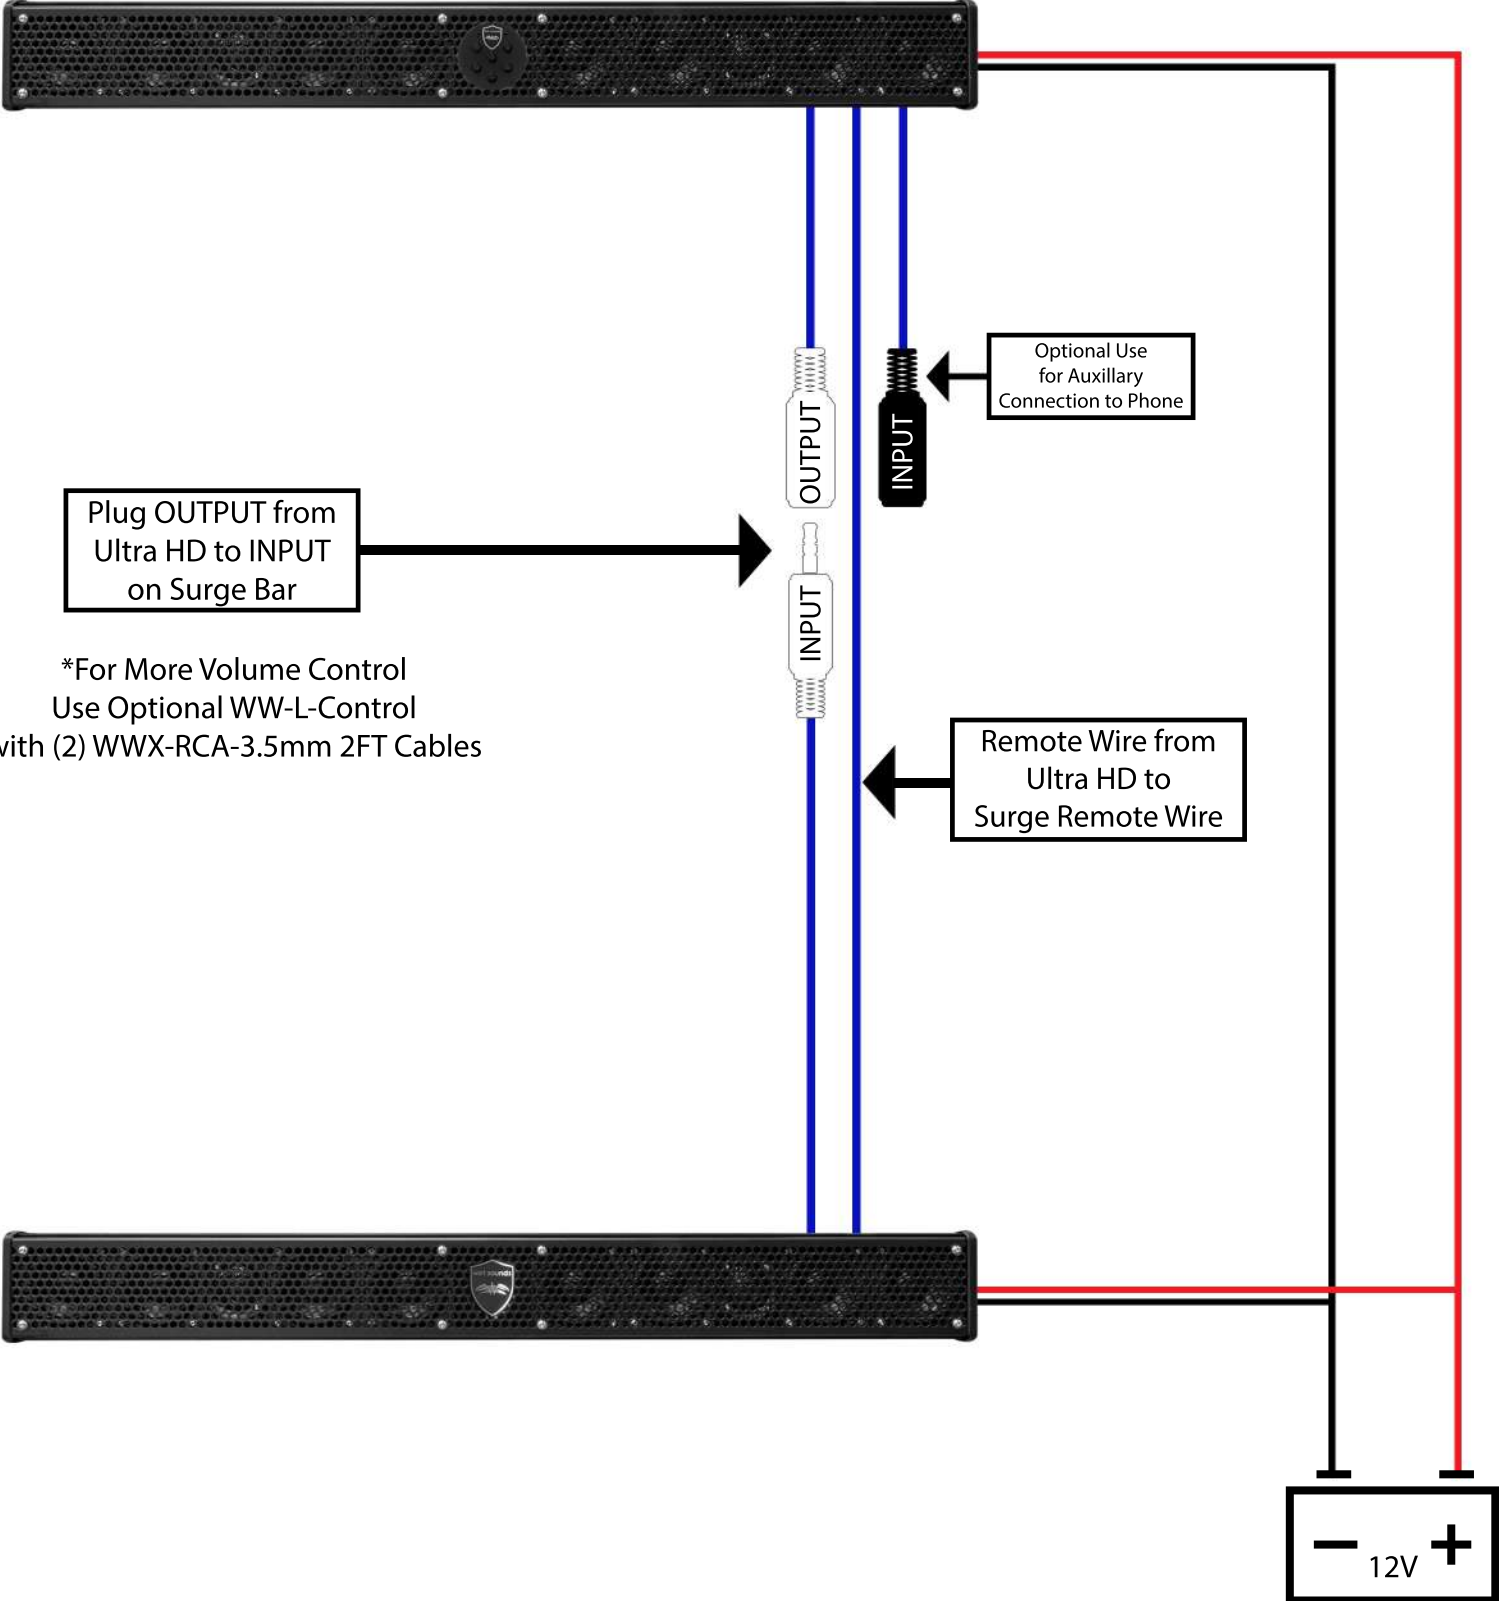

Ultra HD - Surge Combo

Plug OUTPUT from
Ultra HD to INPUT
on Surge Bar

*For More Volume Control
Use Optional WW-L-Control
with (2) WWX-RCA-3.5mm 2FT Cables

Optional Use
for Auxillary
Connection to Phone

Remote Wire from
Ultra HD to
Surge Remote Wire

* All 12V+ Connections Should be Fused (As Included with Wiring)
For Any Questions or Help, Please Call Us at 877-938-7757